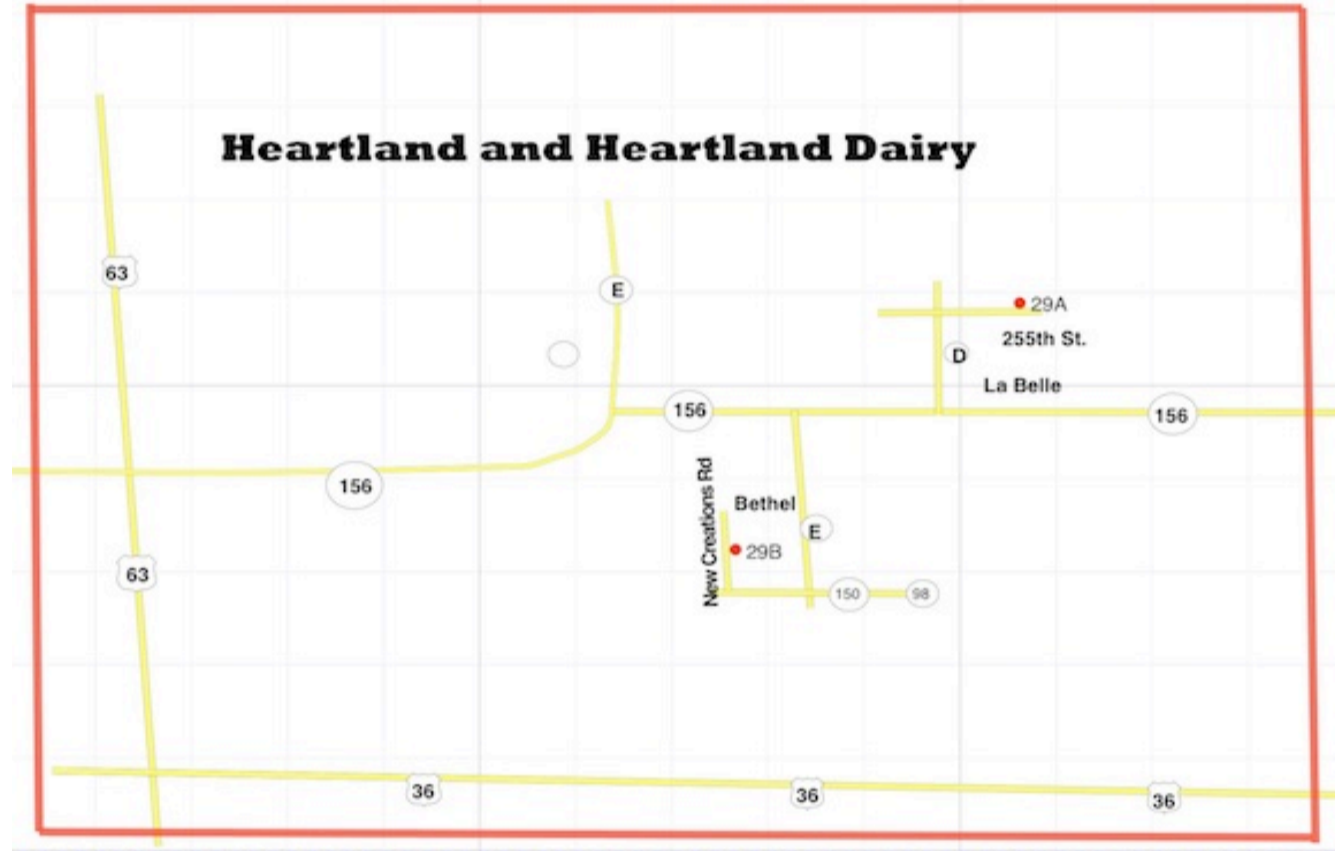

SILVERRAILS COUNTRY.COM

● 32A

Rainbow Basin Trail

Marceline

Kirksville

Map is not to scale

Chicago (6 Hr. 25 Min.)

Santa Fe Lake

Heartland and Heartland Dairy

La Plata

Hannibal

Macon

Excello

Moberly

← Kansas City (3 Hr. 11 Min.)

St. Louis (3 Hr. 27 Min.) →