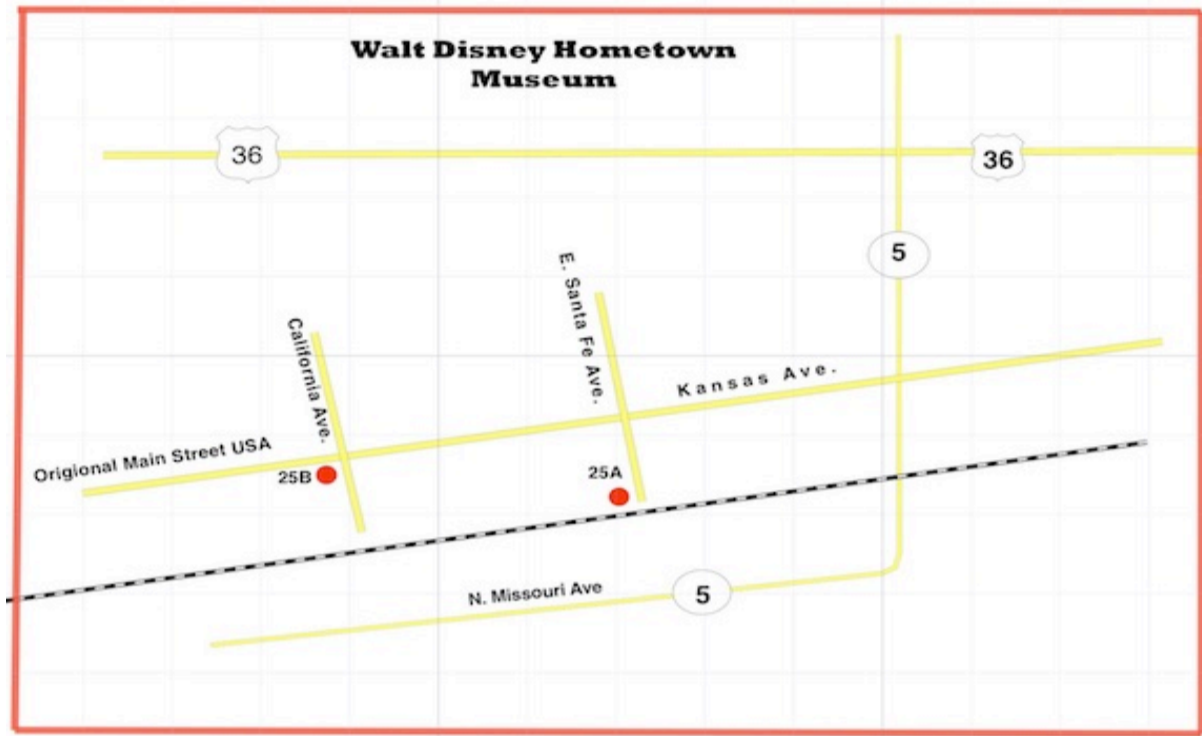

SILVERRAILS COUNTRY.COM

● 32A

Rainbow Basin Trail

Marceline

Kirksville

Map is not to scale

Chicago (6 Hr. 25 Min.)

Santa Fe Lake

Heartland and Heartland Dairy

La Plata

Hannibal

Macon

Excello

Moberly

← Kansas City (3 Hr. 11 Min.)

St. Louis (3 Hr. 27 Min.) →